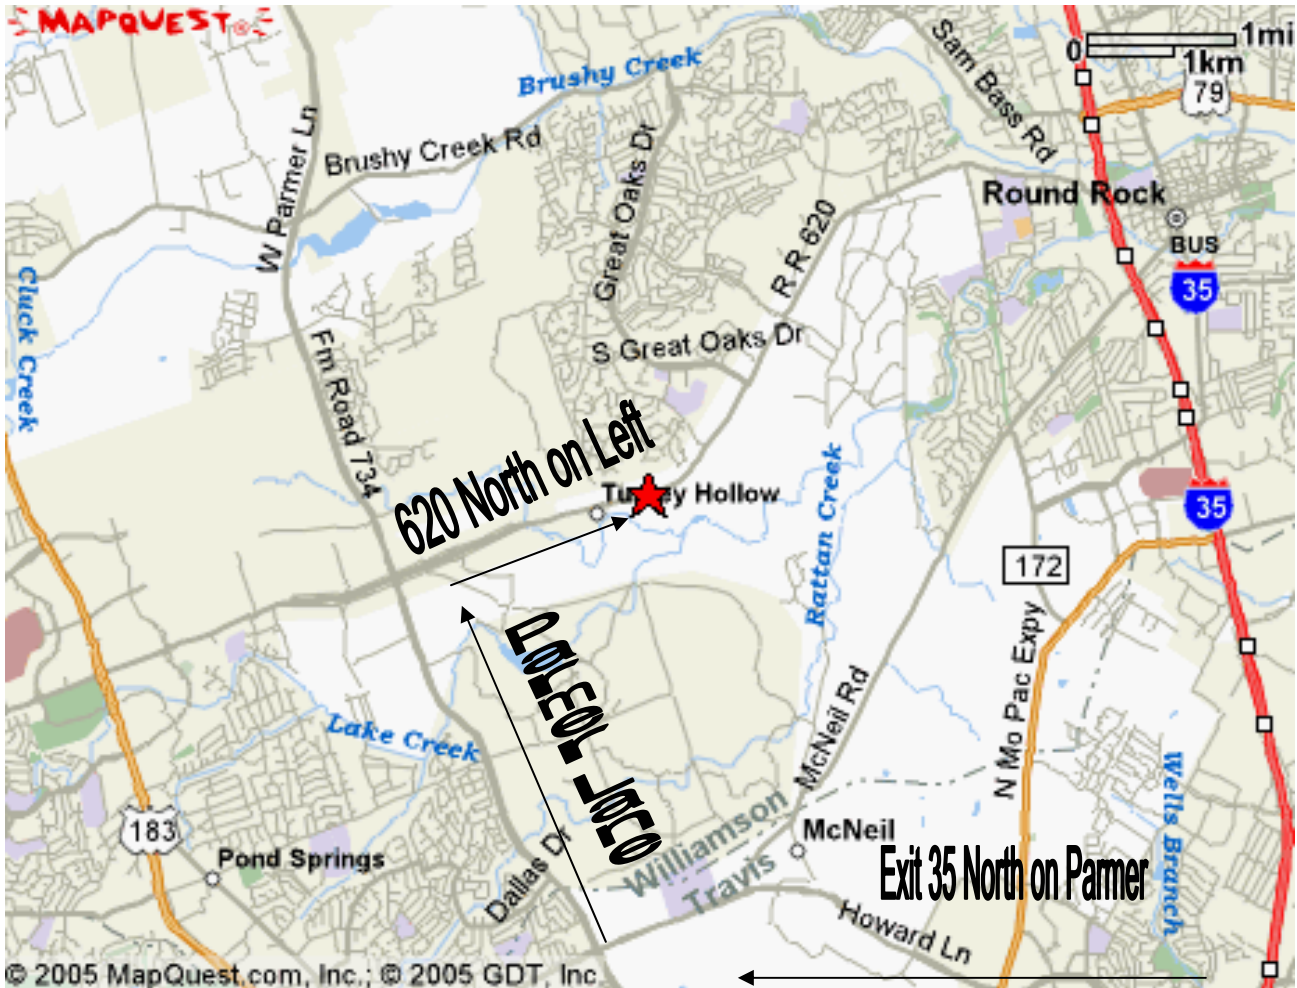

Directions: Off I-35 West on HWY 620 track on right in Round Rock.

**Map on Back**

Please visit our Sponsors !

Retrofit

Supercross

**Capitol City BMX  
15500 RR 620  
Round Rock, Texas**

**Directions:**

From Austin— IH-35 Exit Parmer Lane and go West(L) to 620. Take 620 North®. On Left right after Mesa Rosa Restaurant.

From Round Rock—Off I-35 West on HWY 620 track on right in Round Rock.